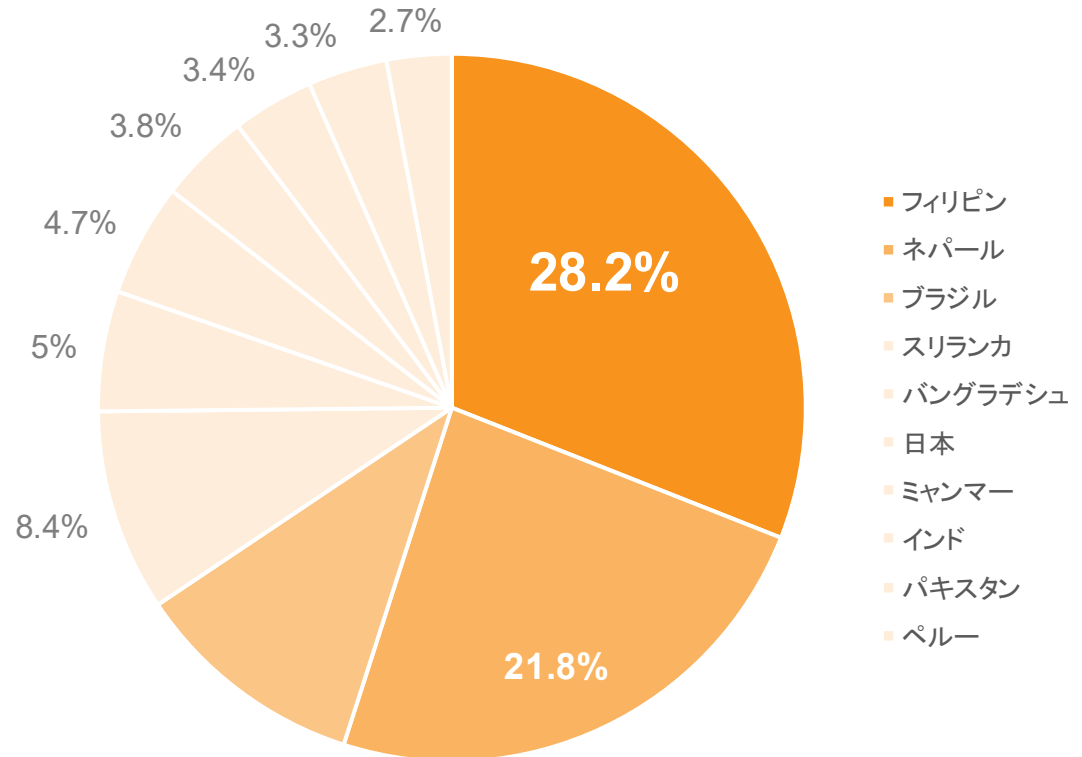

仕事情報

- 職種: 販売・接客・サービス/店舗・販売
- 働き方: 派遣社員
- 働く場所: 東京都大田区

複数の条件からお仕事検索が可能

ふりがな付きの日本語、英語をふくむ**11言語**で閲覧可能

The screenshot displays the Guidable Jobs website interface. At the top, there is a search bar with a magnifying glass icon and the text "検索". Below the search bar are four filter buttons: "エリア" (Area) with a location pin icon, "駅・路線" (Station/Line) with a train icon, "職種" (Job Type) with a briefcase icon, and "日本語" (Japanese) with a person icon. On the right side, there is a language selection menu with a dropdown arrow. The menu is currently open, showing a list of languages: English, やさしい日本語 (Easy Japanese), Português do Brasil, नेपाली (Nepali), Bahasa Indonesia, 中文 (简体) (Chinese - Simplified), 한국어 (Korean), Tagalog, Español (Spanish), Tiếng Việt (Vietnamese), and 日本語 (Japanese). Below the search bar, there are several job listing cards. Each card includes a company logo, a job title, a brief description, and key details such as salary and location. For example, one card for "株式会社ファタバ電業社" (Fataba Denka Co., Ltd.) lists a salary of 400,000 yen per month and is for a full-time position in the Yokohama area. Another card for "株式会社あきんどスシロー" (Akinosushi) lists a salary of 230,000 yen per month and is for a full-time position in the Kanagawa area. The interface also features a "おすすめのお仕事" (Recommended Jobs) section and a "新しいお仕事" (New Jobs) section. On the right side, there is a sidebar with sections for "保存したお仕事" (Saved Jobs), "最近見たお仕事" (Recently Viewed Jobs), and "株式会社MKR" (MKR Co., Ltd.) with a heart icon.

面倒な書類・就労の制限がなく、長く活躍する外国人を獲得しましょう！

在留資格割合

本サービス会員の地域割合

若年層で日本での就労経験がある方が多数登録しています

年代別割合

男女比

Guidable Jobs ハケン を表す**3つ**の数字

継続率80%以上の高い満足度