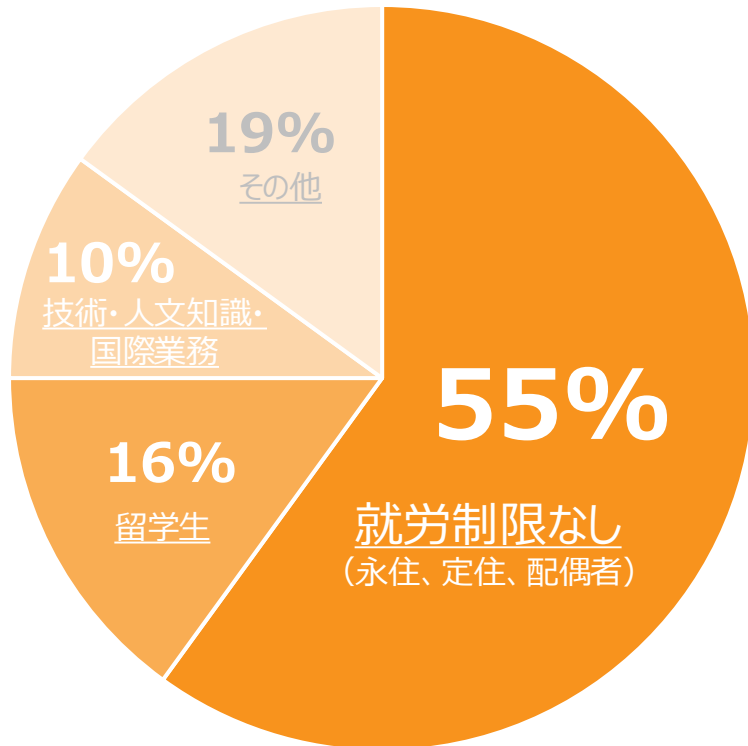

仕事情報

- 職種: 販売・接客・サービス/店舗・販売
- 働き方: 派遣社員
- 働く場所: 東京都大田区

複数の条件からお仕事検索が可能

ふりがな付きの日本語、英語をふくむ**11言語**で閲覧可能

The screenshot displays the Guidable Jobs website interface. At the top, there is a search bar with a magnifying glass icon and the text "検索". Below the search bar are four filter buttons: "エリア" (Area) with a location pin icon, "駅・路線" (Station/Line) with a train icon, "職種" (Job Type) with a briefcase icon, and "日本語" (Japanese) with a person icon. On the right side, there is a language selection menu with a dropdown arrow. The menu is currently open, showing a list of languages: English, やさしい日本語 (Easy Japanese), Português do Brasil, नेपाली (Nepali), Bahasa Indonesia, 中文 (简体) (Chinese - Simplified), 한국어 (Korean), Tagalog, Español (Spanish), Tiếng Việt (Vietnamese), and 日本語 (Japanese). Below the search bar, there are several job listing cards. Each card includes a company logo, a job title, a brief description, and key details such as salary and location. For example, one card for "株式会社ファタバ電業社" (Fataba Denka Co., Ltd.) lists a salary of 400,000 yen per month and is for a full-time position in the Yokohama area. Another card for "株式会社あきんどスシロー" (Akinosushi) lists a salary of 230,000 yen per month and is for a full-time position in the Kanagawa area. The interface also features a "おすすめのお仕事" (Recommended Jobs) section and a "新しいお仕事" (New Jobs) section. On the right side, there is a sidebar with sections for "保存したお仕事" (Saved Jobs), "最近見たお仕事" (Recently Viewed Jobs), and "株式会社MKR" (MKR Co., Ltd.) with a heart icon.

面倒な書類・就労の制限がなく、長く活躍する外国人を獲得しましょう！

在留資格割合

本サービス会員の地域割合

若年層で日本での就労経験がある方が多数登録しています

年代別割合

男女比

Guidable Jobs ハケン を表す**3つ**の数字

継続率80%以上の高い満足度